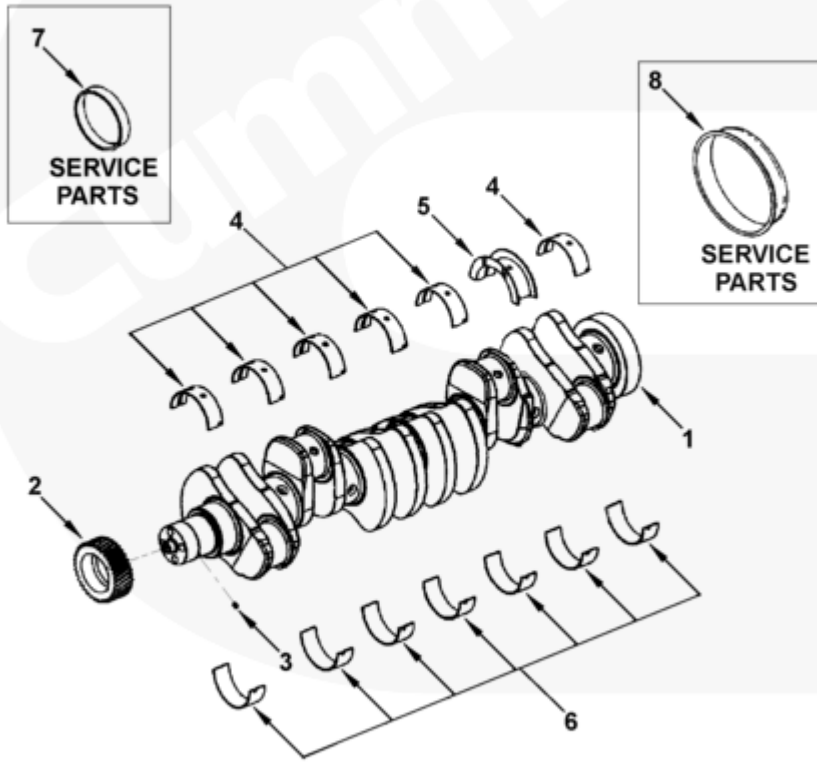

bb901zy

SMALL | MEDIUM | LARGE

Cart	Ref No	Part Number	Part Description	Required	Remarks
View My Cart					
		BB9843-05	Crankshaft And Bearings		Crankshaft and Bearings
<input type="checkbox"/>	1	3964040	Engine Crankshaft	1	
<input type="checkbox"/>	2	3949357	Crankshaft Gear	1	
<input type="checkbox"/>	3	3904483	Pin Dowel	1	
<input type="checkbox"/>		3357480	Pdc Kit	1	Standard
	4	3929016	Main Bearing	6	Standard